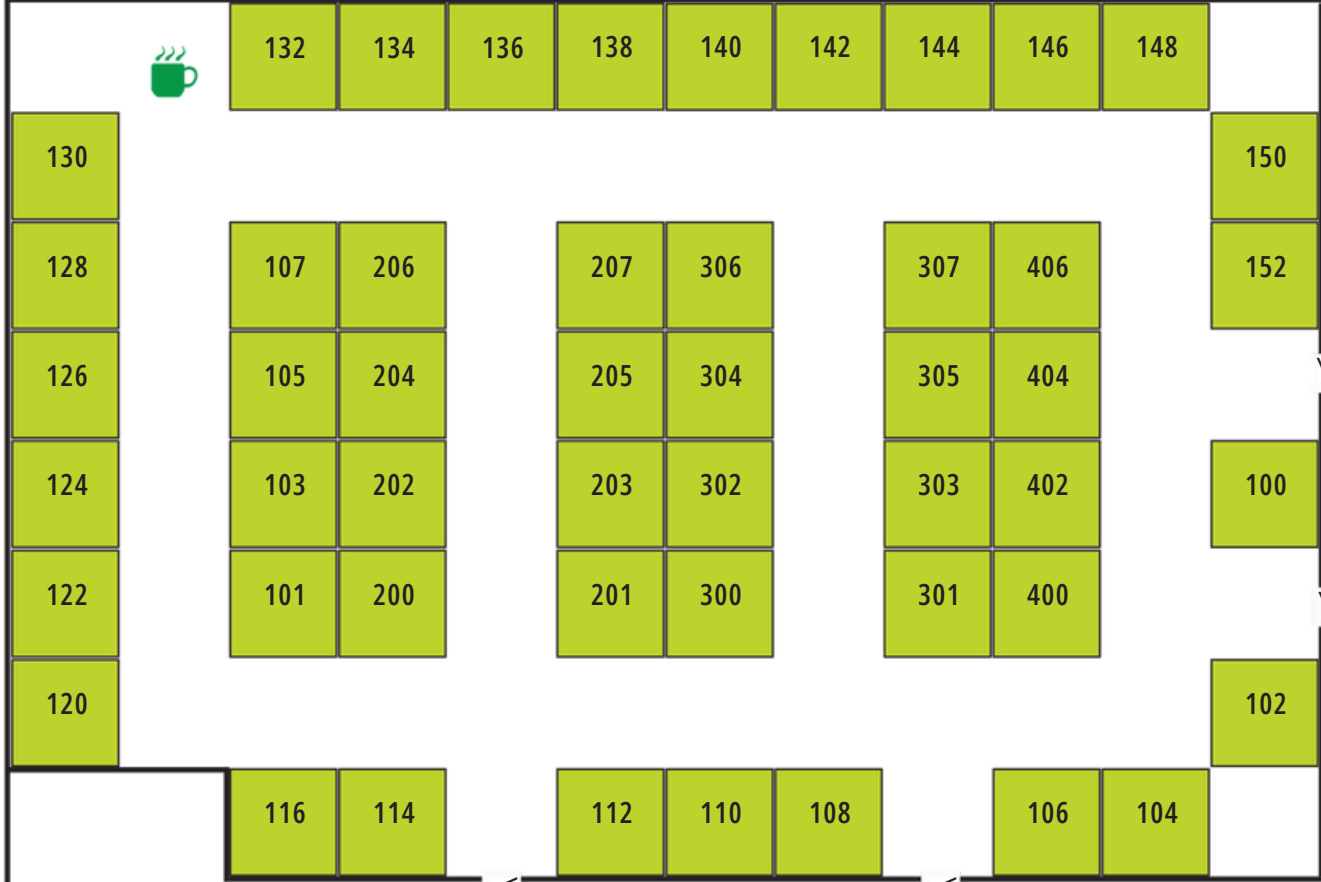

NORRIS CONFERENCE CENTER

**ENTRANCE
REGISTRATION
DESK**

 Session Rooms
 Coffee/Drinks
 Exhibitor Booths
(Tech Theaters)